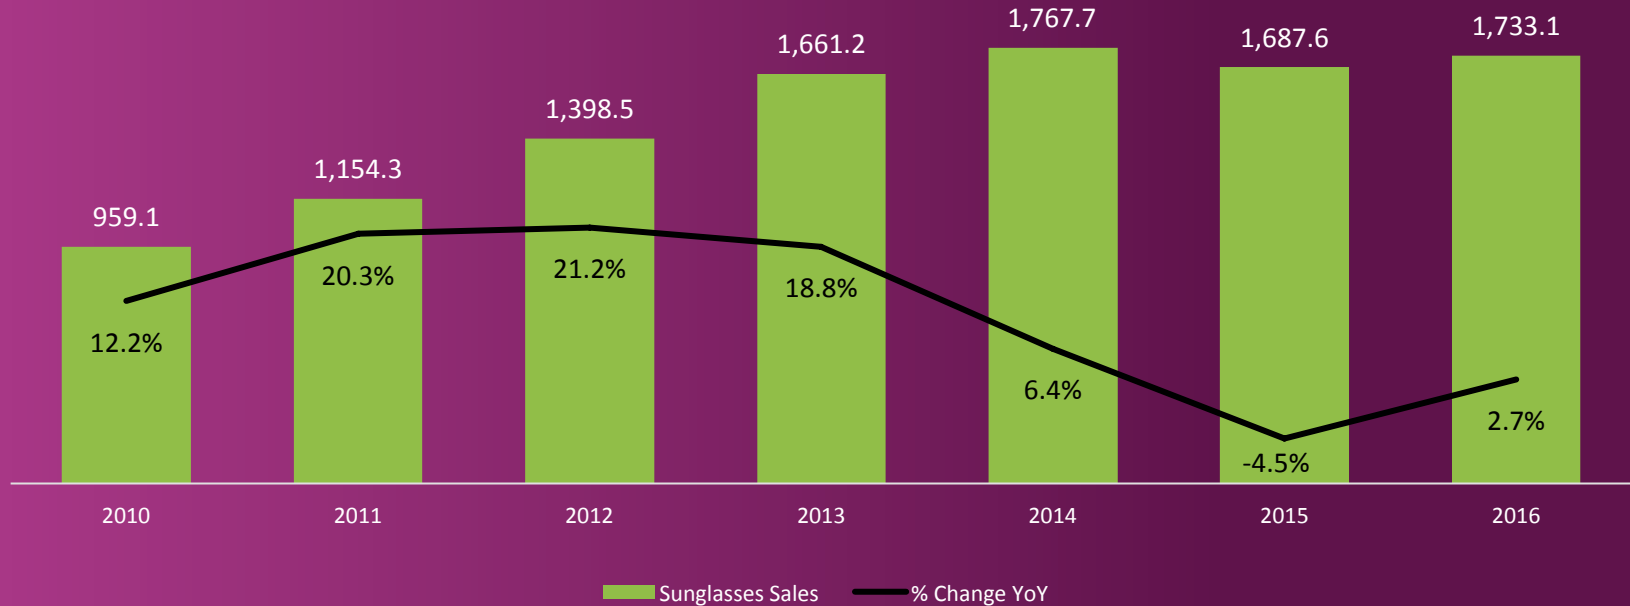

MARCOLIN
EYEWEAR

Maui Jim

FASHION & ACCESSORIES TRAVEL RETAIL SALES (US\$ MILLION)

SUNGLASSES SHARE OF FASHION & ACCESSORIES (US\$ MILLION)

SUNGLASSES TRAVEL RETAIL SALES (US\$ MILLION)

SUNGLASSES SHARE OF TOTAL TRAVEL RETAIL (US\$ MILLION)

Source: GENERATION RESEARCH

SUNGLASSES SALES BY REGION 2016 (US\$ MILLION)

	2016	
	Sales	Market Share
Europe	423.9	24.5%
Americas	475.3	27.4%
Africa	12.0	0.7%
Asia Pacific	774.0	44.7%
Middle East	47.8	2.8%
TOTAL	1,733.1	100%