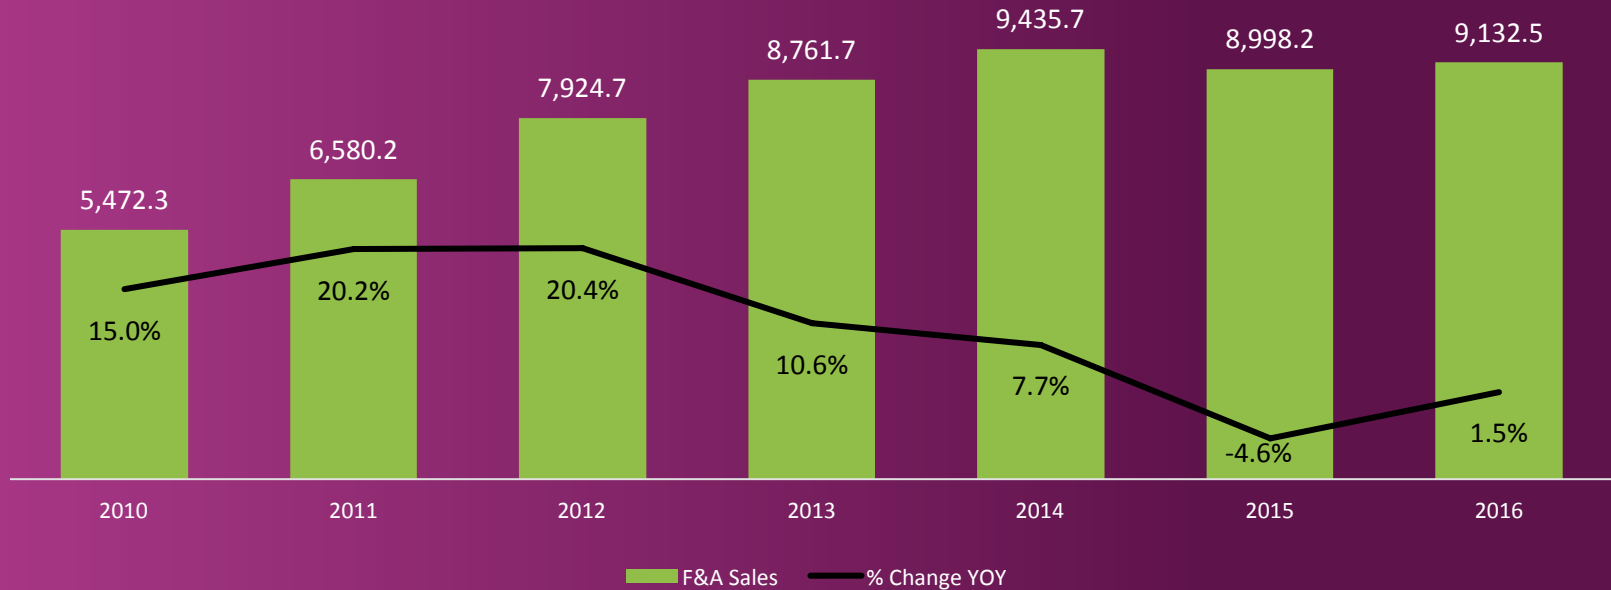

FASHION & ACCESSORIES TRAVEL RETAIL SALES (US$ MILLION)