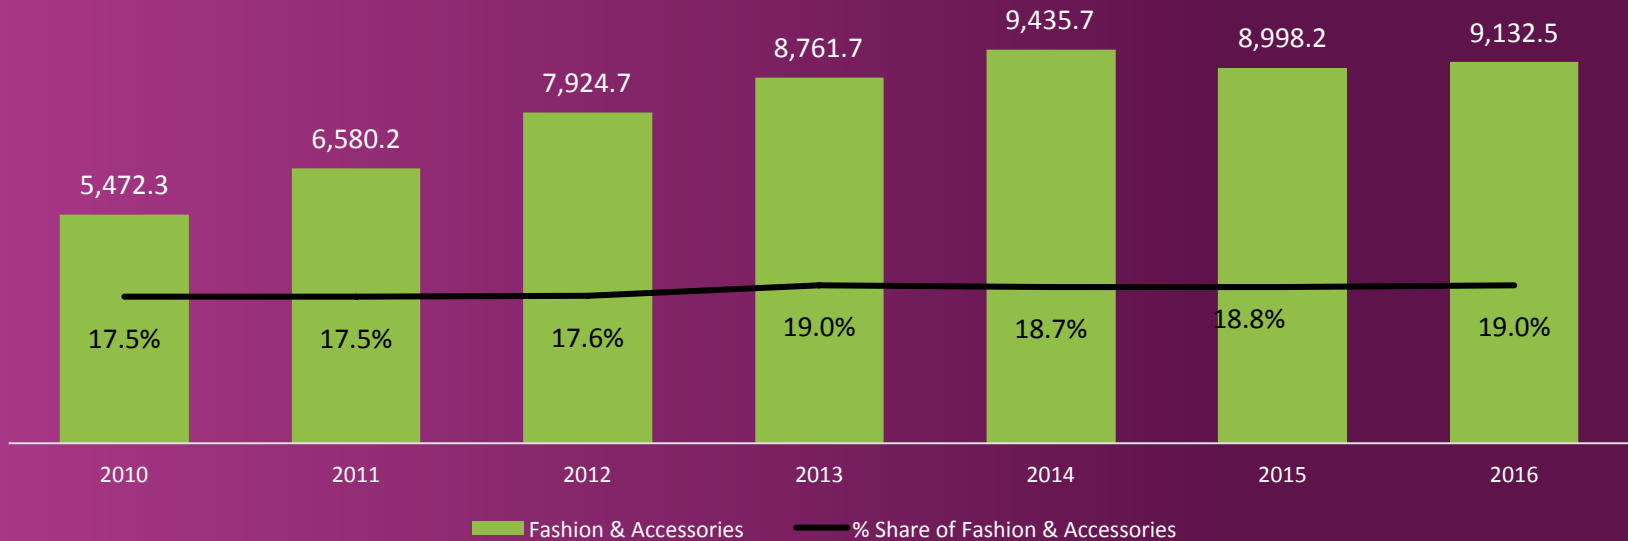

SUNGLASSES SHARE OF FASHION & ACCESSORIES (US$ MILLION)